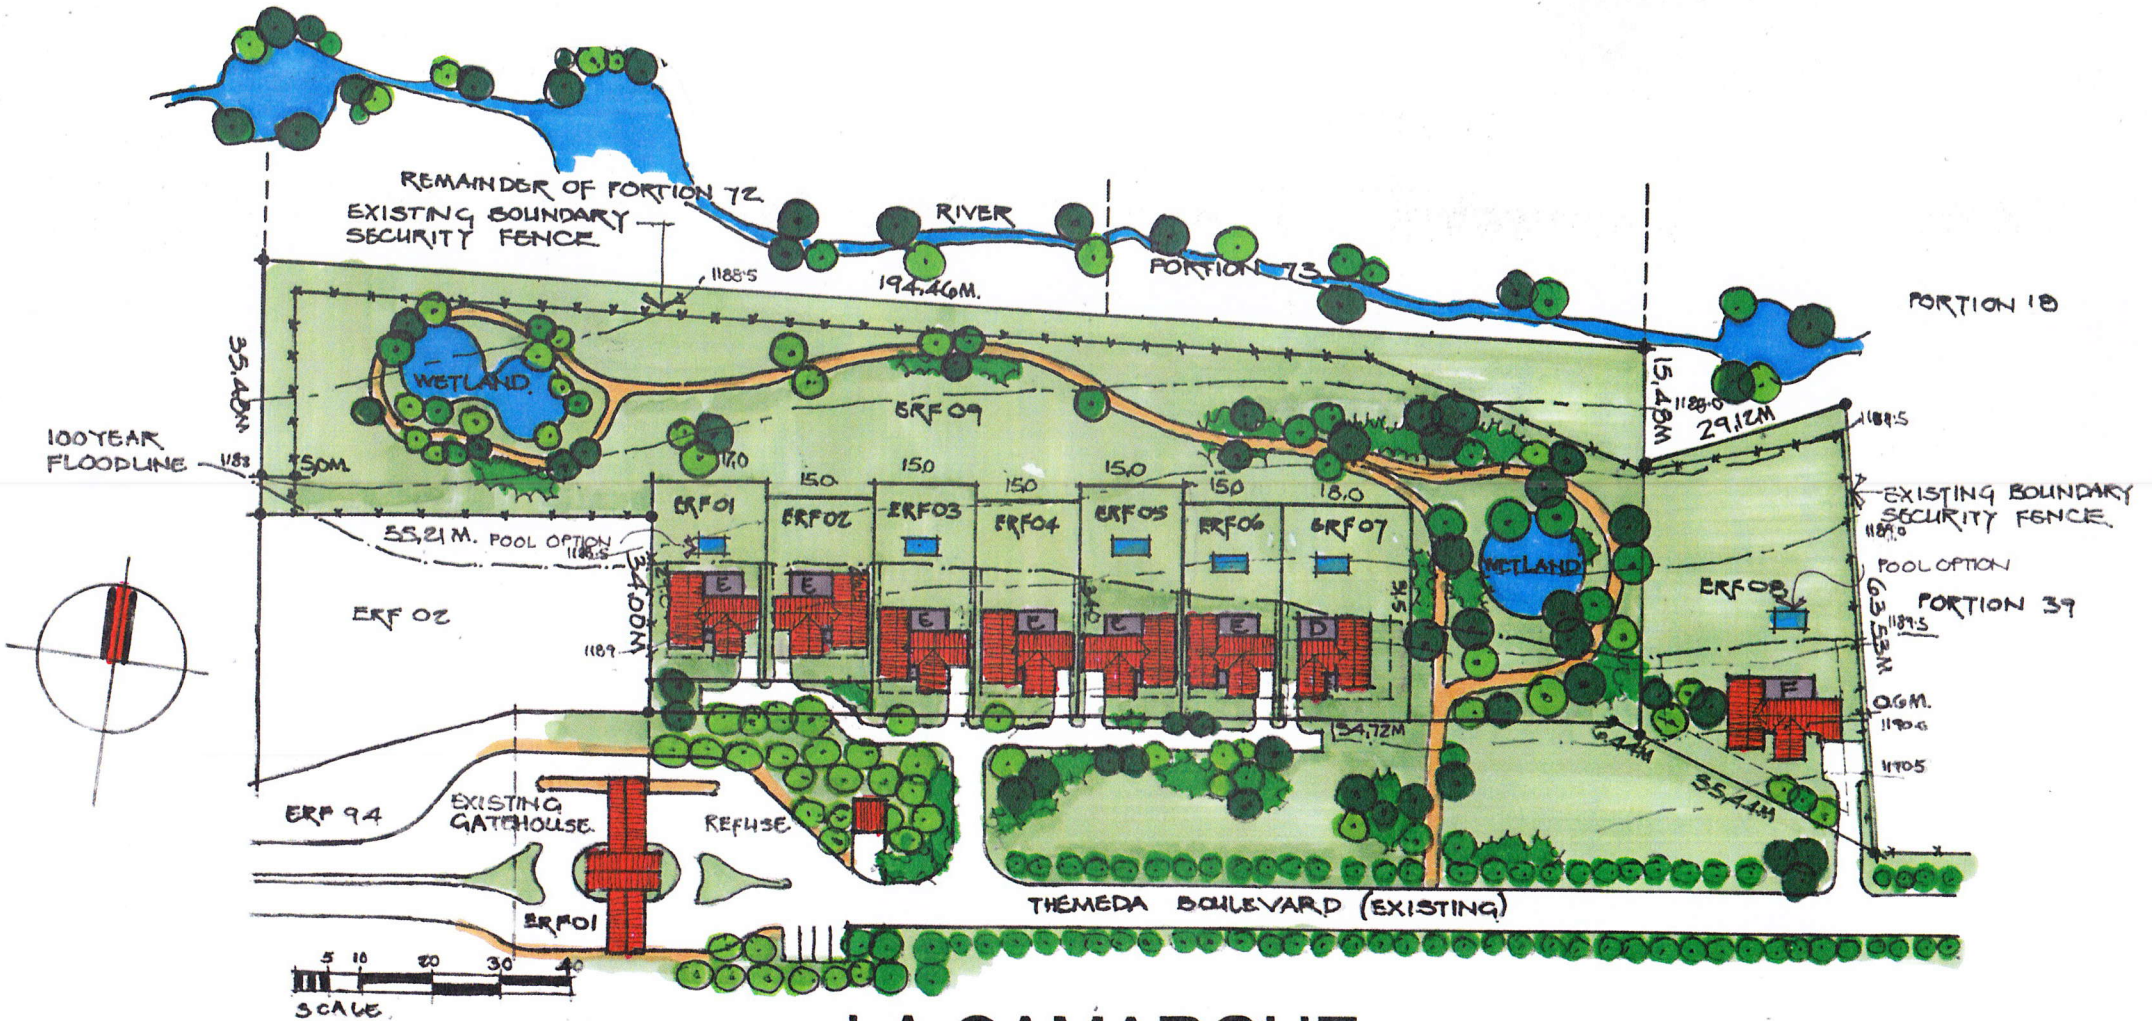

# ◇ MAISON DU PARC ◇

UNIT TYPES SUITABLE TO SITES

No	AREA	A	B	C	D	E	F	G
01	490.0m <sup>2</sup>				✓	✓		✓
02	397.5m <sup>2</sup>				✓	✓		✓
03	510.0m <sup>2</sup>				✓	✓		✓
04	472.5m <sup>2</sup>				✓	✓		✓
05	510.0m <sup>2</sup>				✓	✓		✓
06	472.0m <sup>2</sup>				✓	✓		✓
07	567.0m <sup>2</sup>				✓	✓		✓
08	1399.0m <sup>2</sup>	✓	✓	✓	✓	✓	✓	✓

## LA CAMARGUE PROPOSED NEW : HOUSING CLUSTERS ON PORTION 3 FOR ROWBOW INVESTMENTS 115 (PTY) LTD