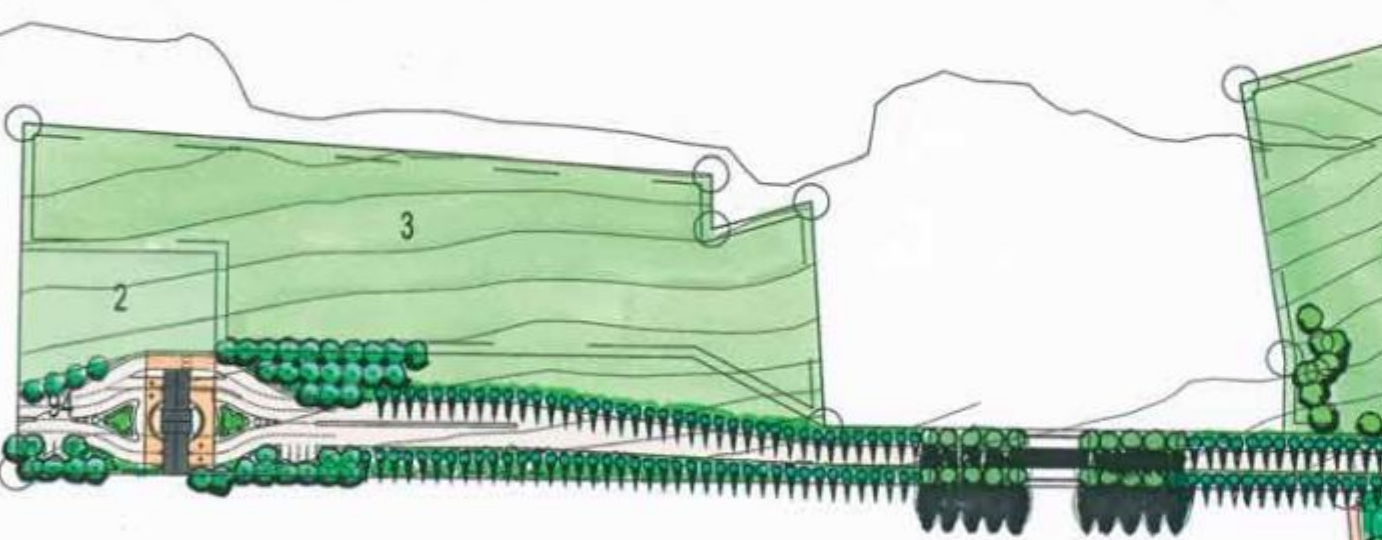

LANDSCAPE MASTERPLAN

PROPOSED PLANT LIST

Lawn Grasses