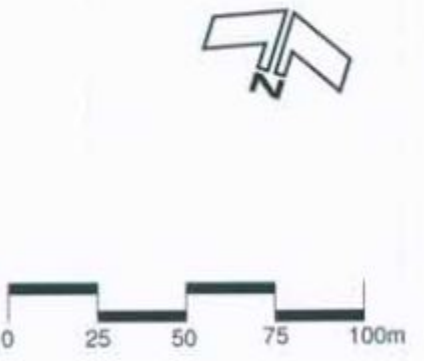

Developed By
secondlifestyle
Living Not Striving

La Camargue
PRIVATE COUNTRY ESTATE

COME TO YOUR SENSES